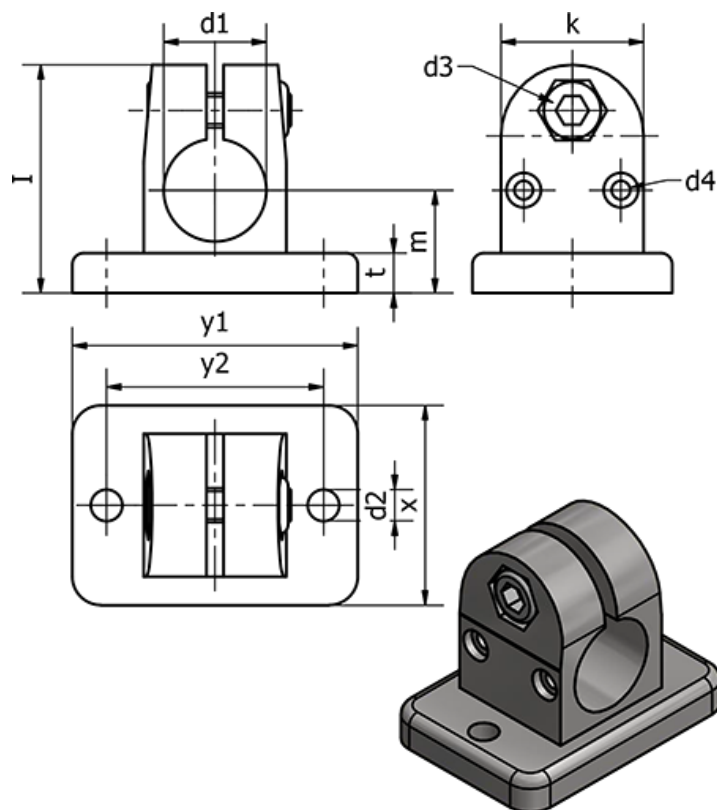

Article number: 201451G182NI

Description: E+G Laskeforbindelse - GN 145.1-G18-2-NI

## Measures

	= -	$t$	= 7
Clamping kit	= GN 911-M6-22	Weight (g)	= 145
$d1$	= G18	$x$	= 35
$d2$	= 5.5	$y1$	= 50
$d3$	= M6	$y2$	= 38
$l$	= 40		
$k$	= 25		
$m$	= 18		